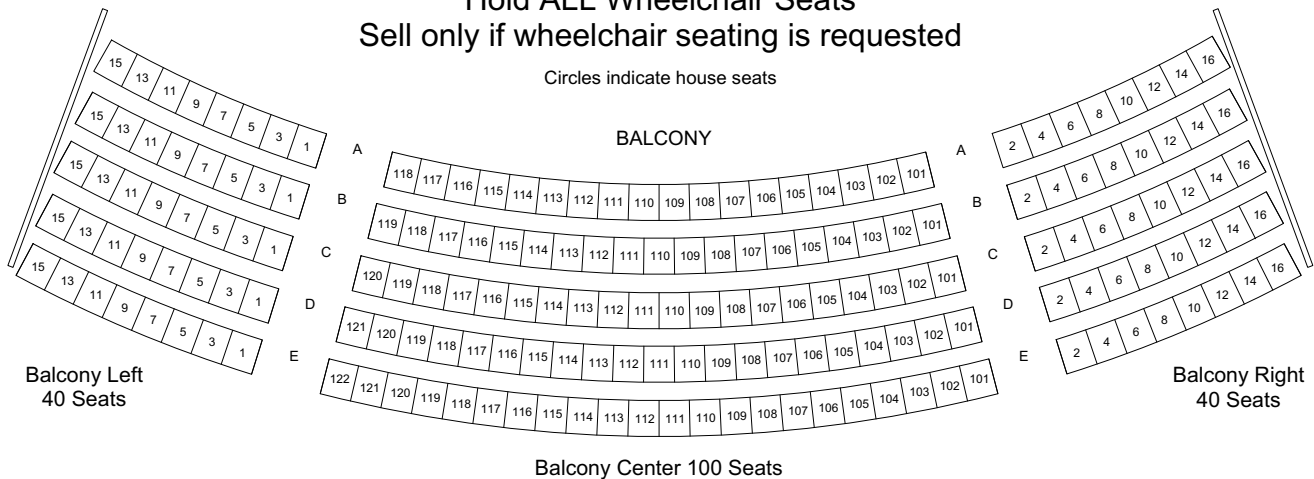

Gerald W. Lynch Theater Seating Chart

Hold ALL Wheelchair Seats
Sell only if wheelchair seating is requested

Circles indicate house seats

SEATING IN THE BALCONY IS VIA STAIRS ONLY AND IS NOT WHEELCHAIR ACCESSIBLE.